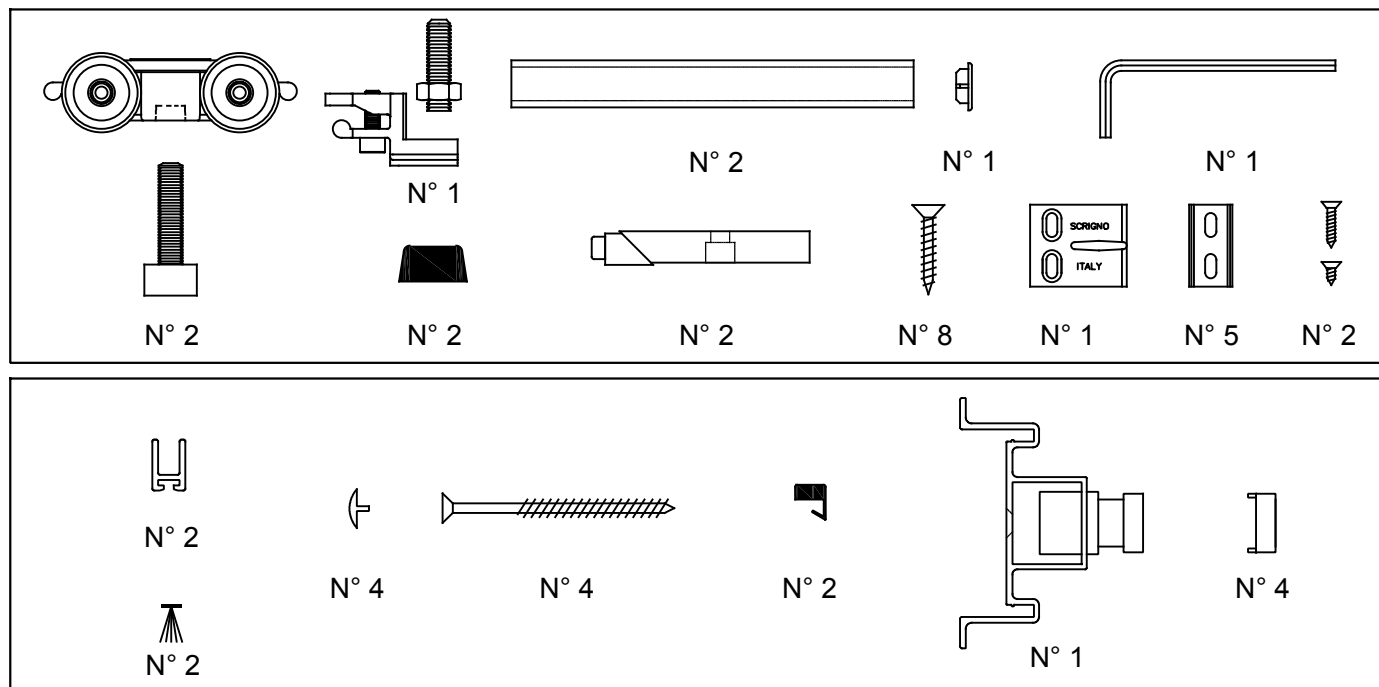

ACCESSORI PER IL MONTAGGIO DELLA PORTA - PŘÍSLUŠENSTVÍ PRO MONTÁŽ DVEŘÍ