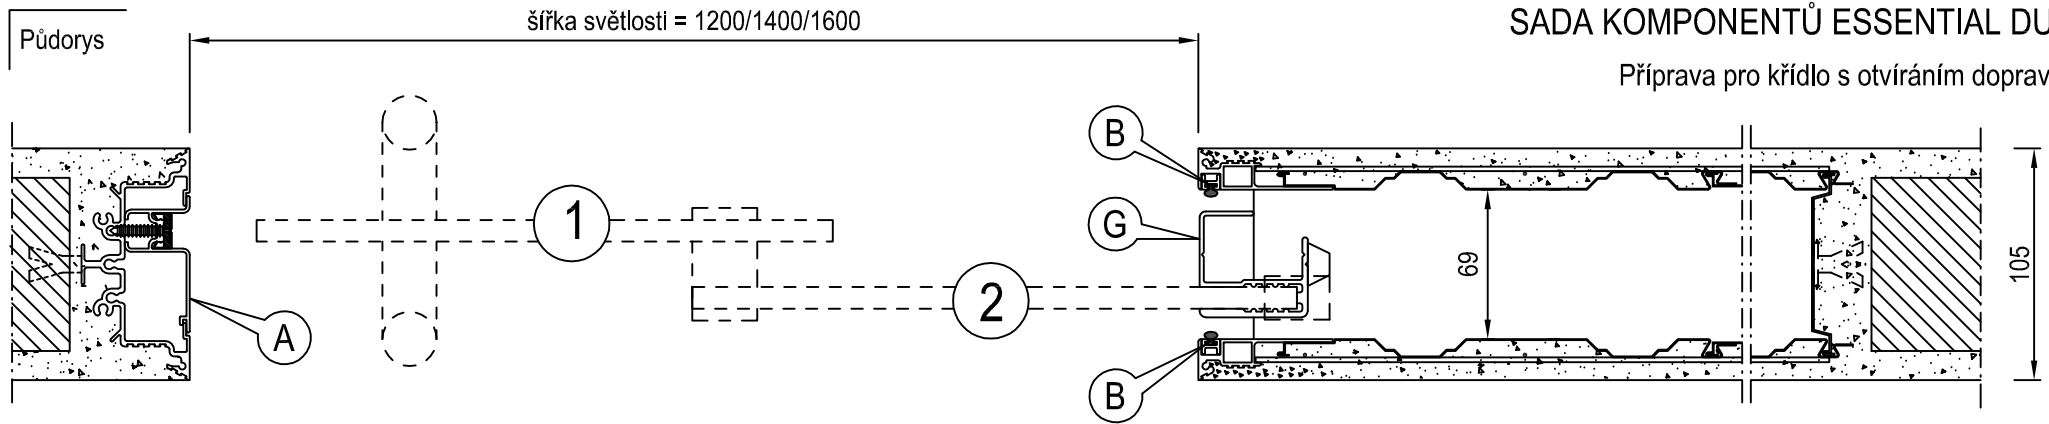

SADA KOMPONENTŮ ESSENTIAL DUAL

Příprava pro křídlo s otvíráním doprava