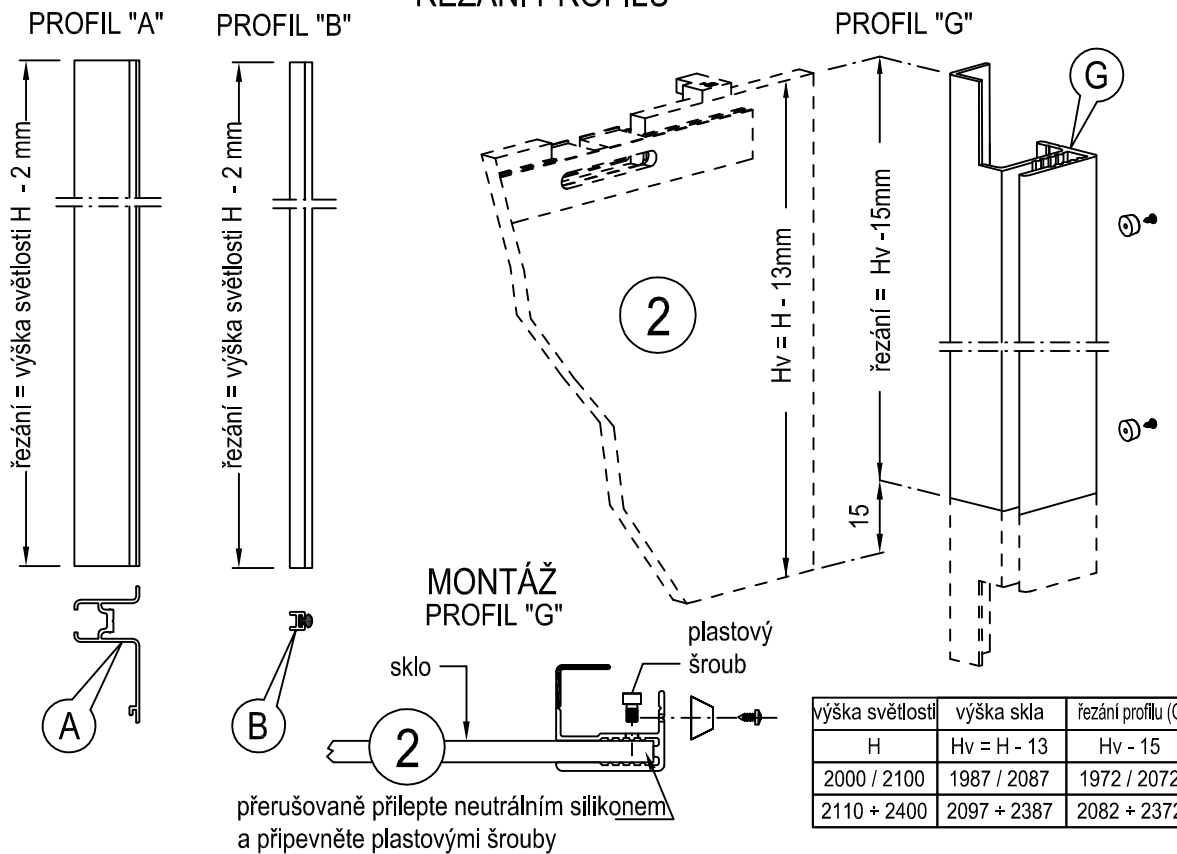

ŘEZÁNÍ PROFILŮ

SCRIGNO®
Scrigno S.p.A. Unipersonale
Via Casale, 975 - 47822 - Sant'Ermete di Santarcangelo (RN) - Italy
Tel. +39 0541 757711 - Fax +39 0541 757780
www.scrigno.net e-mail: scrigno@scrigno.it